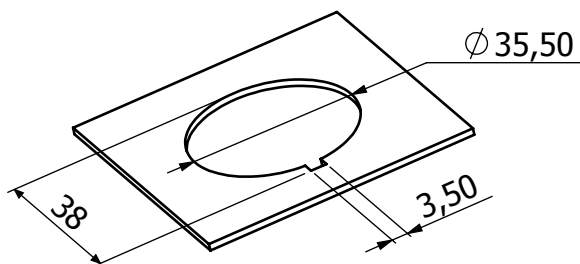

**LH550**

Item Code: 07028801

**Cut-Out**

All dimensions in "mm"

Specifications	EN Standards
Application Field	Oven
Nominal Voltage	AC 250V
Nominal Current	2A
Maximum Lamp Wattage	40W
Operating Temperature	T300
Lamp Base / Type	G9 - Halogen
Approval	Standards
VDE	DIN EN 60838-1:2017-10 + A1:2018-02 EN 60838-1:2017 + A1:2017