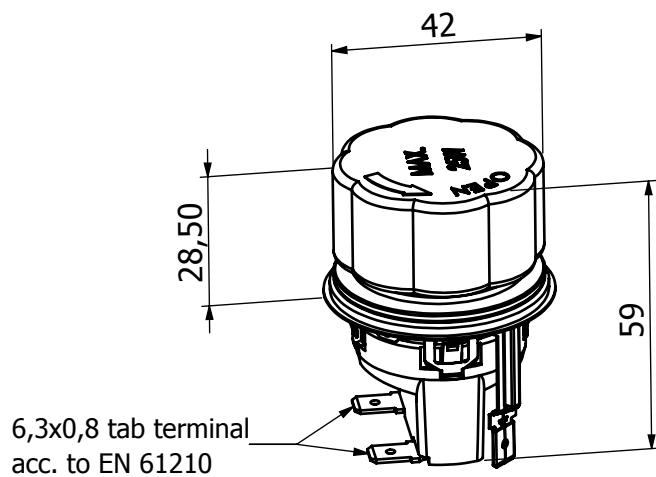

**LH550**

Item Code: 07028801

**Cut-Out**

All dimensions in "mm"

Specifications	EN Standards
Application Field	Oven
Nominal Voltage	AC 250V
Nominal Current	2A
Maximum Lamp Wattage	40W
Operating Temperature	T300
Lamp Base / Type	G9 - Halogen
Approval	Standards
VDE	DIN EN 60838-1:2017-10 + A1:2018-02 EN 60838-1:2017 + A1:2017