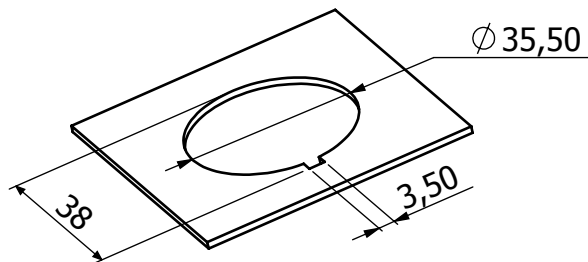

LH300

Item Code: 07009501

Cut-Out

All dimensions in "mm"

Specifications	EN Standards
Application Field	Oven
Nominal Voltage	AC 250V
Nominal Current	2A
Maximum Lamp Wattage	25W
Operating Temperature	T240
Lamp Base / Type	E14 - Incandescent
Approval	Standards
VDE	DIN EN IEC 60238:2019-01 EN IEC 60238:2018+A1:2018