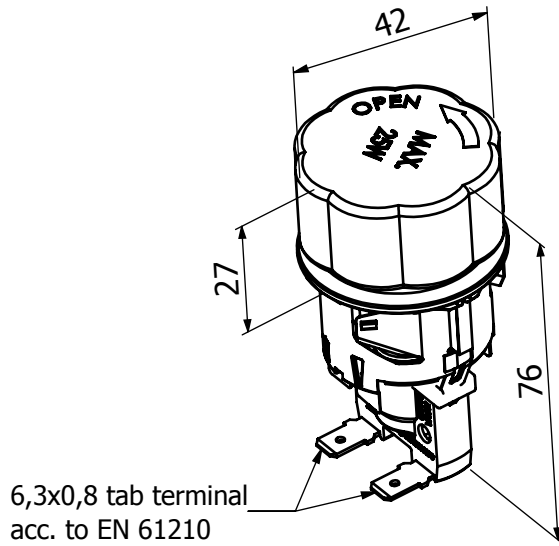

LH300

Item Code: 07009501

Cut-Out

All dimensions in "mm"

Specifications	EN Standards
Application Field	Oven
Nominal Voltage	AC 250V
Nominal Current	2A
Maximum Lamp Wattage	25W
Operating Temperature	T240
Lamp Base / Type	E14 - Incandescent
Approval	Standards
VDE	DIN EN IEC 60238:2019-01 EN IEC 60238:2018+A1:2018