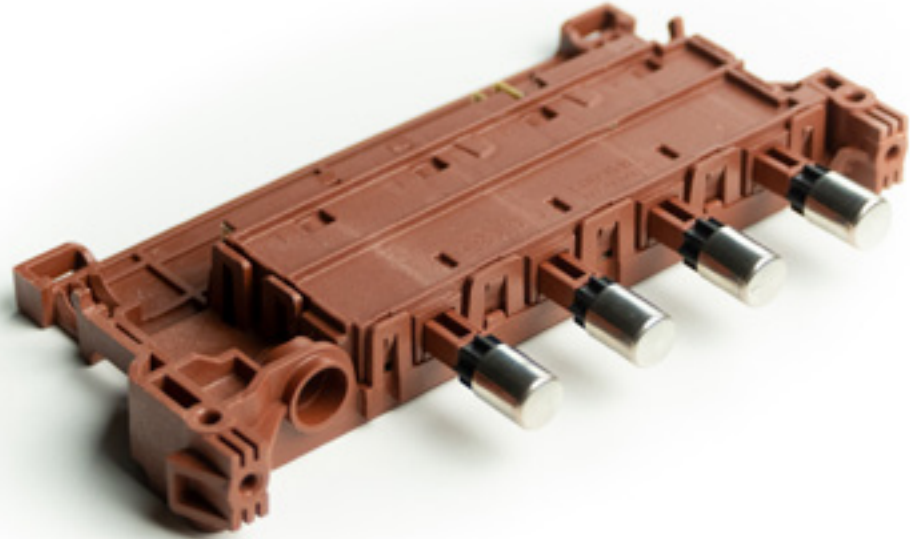

TM4G003

FEATURES	Control board with 4 push-buttons switches
APPLICATION	Cooker hoods
COMPOSITION	<ul style="list-style-type: none"> ■ Aesthetic buttons ■ Connector cover ■ Signal light SX28

DIMENSIONS

Housing for signal light model SX28