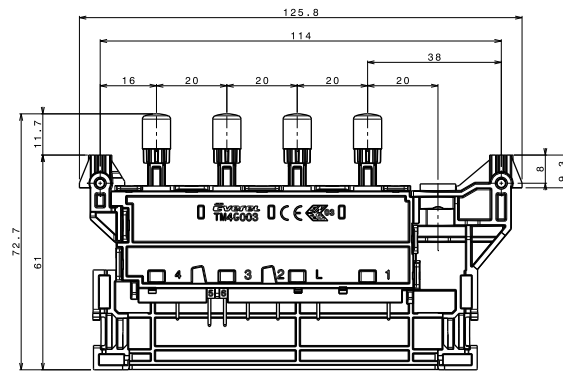

TM4G003

FEATURES	Control board with 4 push-buttons switches
APPLICATION	Cooker hoods
COMPOSITION	<ul style="list-style-type: none"> ■ Aesthetic buttons ■ Connector cover ■ Signal light SX28

DIMENSIONS

Housing for signal light model SX28