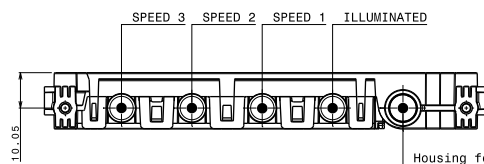

TM4G003

FEATURES	Control board with 4 push-buttons switches
APPLICATION	Cooker hoods
COMPOSITION	<ul style="list-style-type: none"> ■ Aesthetic buttons ■ Connector cover ■ Signal light SX28

DIMENSIONS

Housing for signal light model SX28