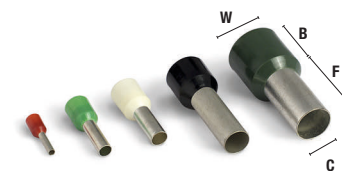

Capicorda preisolati a tubetto

End terminals

Poliammide **PA 6.6**
Temperatura di esercizio **105°C**
Rame elettrolitico stagnato

Polyamide **PA 6.6**
Working temperature **105°C**
Electrolytic tinned copper

Approvazioni / Approvals

Codice Code	Sezione mm ² Section mm ²	Spessore mm Thickness mm	W mm	F+B mm	F mm	C mm	Colore Colour	Confezione Packing
57800..	0,50	0,15	3,6	12,0	6,0	1,3	Arancio/Bianco Orange/White	1000 pz. / pcs.
57801..				14,0	8,0			
57802..				16,0	10,0			
57803..	0,75	0,15	4,0	12,2	6,0	1,5	Bianco/Blu White/Blue	1000 pz. / pcs.
57804..				14,2	8,0			
57805..				16,2	10,0			
57806..				18,0	12,0			
57807..	1,00	0,15	4,1	12,0	6,0	1,8	Giallo/Rosso Yellow/Red	1000 pz. / pcs.
57808..				14,0	8,0			
57809..				16,2	10,0			
57811..	1,50	0,15	4,6	15,0	8,0	2,0	Rosso/Nero Red/Black	1000 pz. / pcs.
57812..				16,0	10,0			
57814..	2,50	0,15	5,2	15,4	8,0	2,6	Blu/Grigio Blue/Grey	1000 pz. / pcs.
57815..				17,4	10,0			
57817..	4,00	0,20	5,8	18,0	10,0	3,2	Grigio/Arancio Grey/Orange	1000 pz. / pcs.
57820..	6,00	0,20	6,9	21,0	12,0	3,9	Nero/Verde Black/Green	1000 pz. / pcs.
57821..				26,0	18,0			
57822..	10,00	0,20	8,4	23,0	12,0	4,9	Avorio/Bruno Ivory/Brown	1000 pz. / pcs.
57824..	16,00	0,20	9,6	23,0	12,0	6,2	Verde/Avorio Green/Ivory	500 pz. / pcs.
57825..				28,2	18,0			
57826..	25,00	0,20	12,0	28,5	16,0	7,7	Bruno/Nero Brown/Black	250 pz. / pcs.
57827..				34,5	22,0			
57828..	35,00	0,20	13,5	30,0	16,0	8,7	Avorio/Rosso Ivory/Red	250 pz. / pcs.
57829..				39,0	25,0			
57830..	50,00	0,30	16,0	37,0	20,0	10,9	Oliva/Blu Green/Blue	100 pz. / pcs.
57831..				42,0	25,0			

Capicorda a bullone basculanti

Bolt cable terminals

Rame elettrolitico stagnato

Electrolytic tinned copper

Approvazioni / Approvals

Codice Code	Sezione mm ² Section mm ²	Ø Bullone mm Ø Bolt mm	L mm	B mm	H mm	Confezione Packing
5900100	10 ÷ 35	8,0	28,0	20,0	15,0	100 pz. / pcs.
5900600	50 ÷ 95	10,0	38,0	24,0	12,0	50 pz. / pcs.
5901600	200 ÷ 300	12,0	54,0	32,0	10,0	25 pz. / pcs.