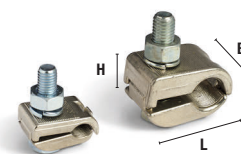

.. COLORI: 01-Nero / 02-Giallo / 03-Blu / 04-Verde / 05-Rosso / 06-Grigio / 08-Arancio / 10-Bianco / 11-Oliva / 15-Bruno / 17-Avorio
.. COLOURS: 01 Black / 02 Yellow / 03 Blue / 04 Green / 05 Red / 06 Gray / 08 Orange / 10 White / 11 Olive-green / 15 Brown / 17 Ivory

Capicorda a bullone basculanti

Bolt cable terminals

Rame elettrolitico stagnato

Electrolytic tinned copper

Approvazioni / Approvals

Codice Code	Sezione mm ² Section mm ²	Ø Bullone mm Ø Bolt mm	L mm	B mm	H mm	Confezione Packing
5900100	10 ÷ 35	8,0	28,0	20,0	15,0	100 pz. / pcs.
5900600	50 ÷ 95	10,0	38,0	24,0	12,0	50 pz. / pcs.
5901600	200 ÷ 300	12,0	54,0	32,0	10,0	25 pz. / pcs.