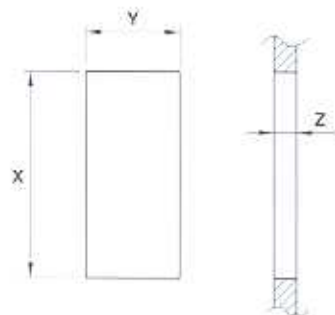

Serie SCM / *SCM series*

Caratteristiche principali / Main features

- Presa Italia
- Applicabile nei mobili per bagno come presa supplementare
- Temperatura ambiente: 85 °C
- *Italy standard socket*
- *Suitable for bathroom furniture as further plug*
- *Room temperature: 85 °C*

Caratteristiche elettriche / Electrical features

Portata / Rating: 10 A 250V
T85°C

Dima - Cut out

Z	Y	X
0.75 ... 1.25	12.4 ^{+0.2} ₀	27.3 ⁰ _{-0.1}
1.25 ... 2.0	12.4 ^{+0.2} ₀	27.5 ⁰ _{-0.1}
2.0 ... 3.0	12.4 ^{+0.2} ₀	27.9 ⁰ _{-0.2}
3.0 ... 4.0	12.4 ^{+0.2} ₀	28.1 ⁰ _{-0.2}