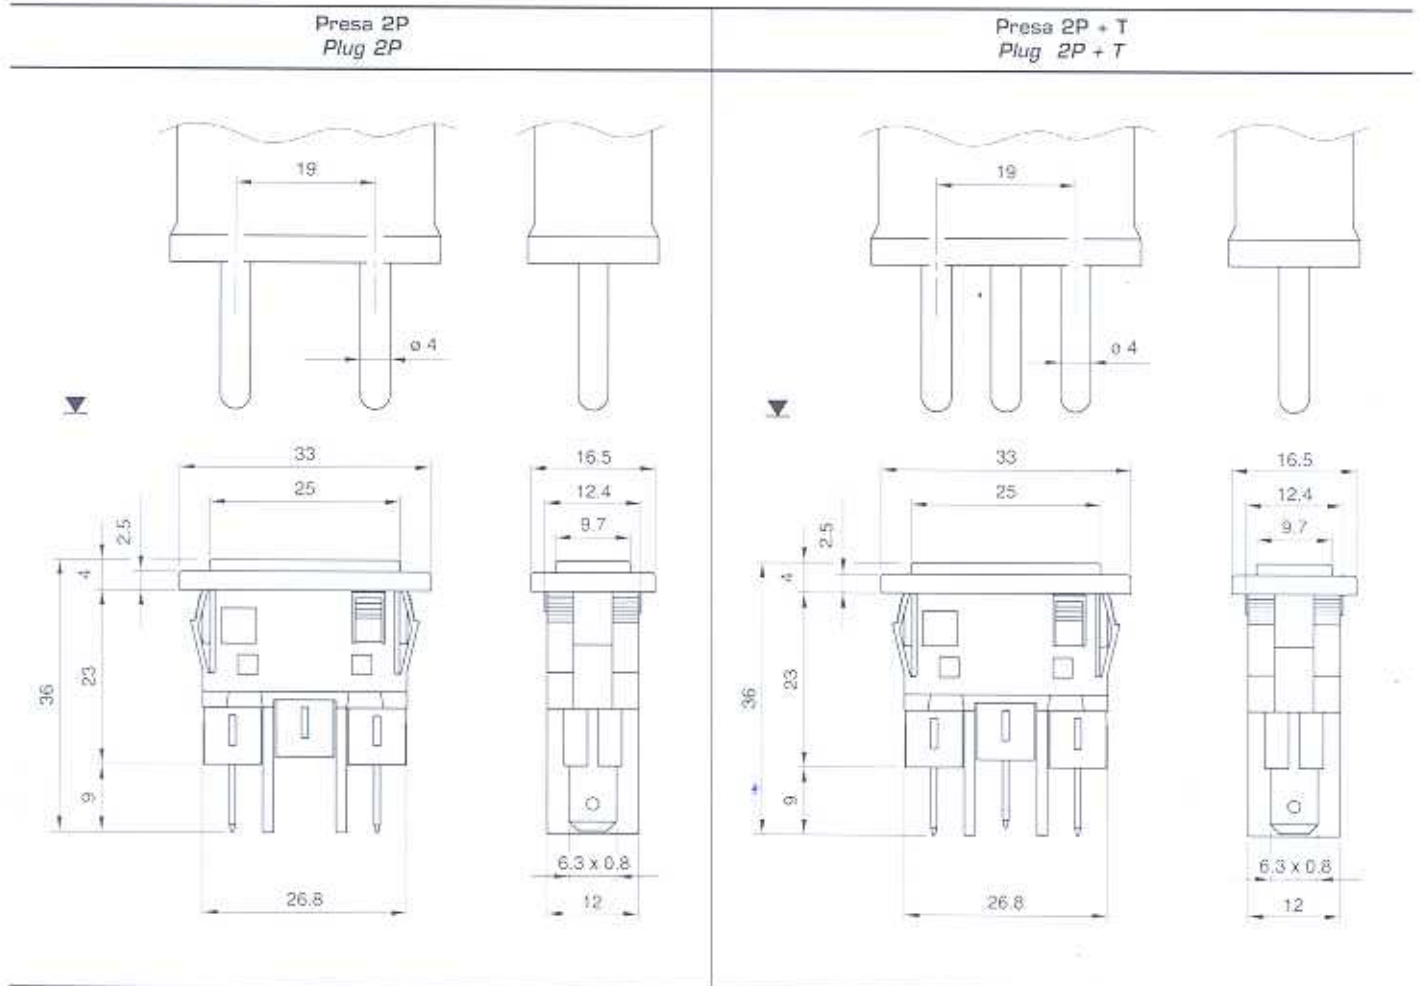

Serie SCM / *SCM series*

Caratteristiche principali / Main features

- Presa Italia
- Applicabile nei mobili per bagno come presa supplementare
- Temperatura ambiente: 85 °C
- *Italy standard socket*
- *Suitable for bathroom furniture as further plug*
- *Room temperature: 85 °C*

Caratteristiche elettriche / Electrical features

Portata / Rating: 10 A 250V
T85°C

Dima - Cut out

Z	Y	X
0.75 ... 1.25	12.4 ^{+0.2} ₀	27.3 ⁰ _{-0.1}
1.25 ... 2.0	12.4 ^{+0.2} ₀	27.5 ⁰ _{-0.1}
2.0 ... 3.0	12.4 ^{+0.2} ₀	27.9 ⁰ _{-0.2}
3.0 ... 4.0	12.4 ^{+0.2} ₀	28.1 ⁰ _{-0.2}

Colore corpo Body colour	Codice P/N Code	Colore corpo Body colour	Codice P/N Code
■	08167600	■	08168600
□	08167617	□	08168617