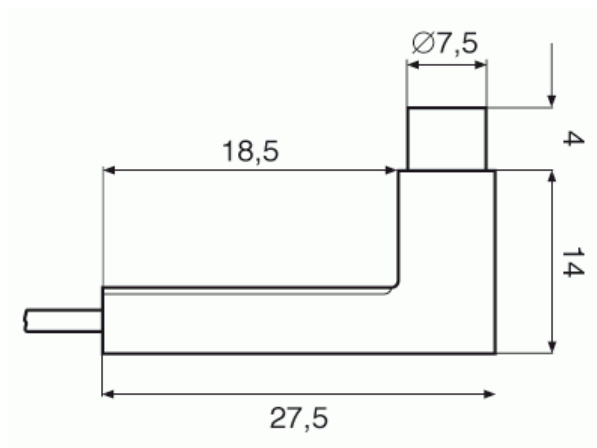

Signalling various units

TB/AK

Light indicator wit square angle to reduce the internal encumbrance.

Working voltage

6V ; 12V ; 24V ; 48V ; 110V ; 250V ; 400V

Max temperature

90°C ; 120°C ; 150°C

Lamp type

incandescent lamp ; neon/fluorescent lamp ; LED lamp lamp

Connection way

pvc cable ; silicon cable ; silicon-glass cable

Wire ends

on request

Approvals

CE