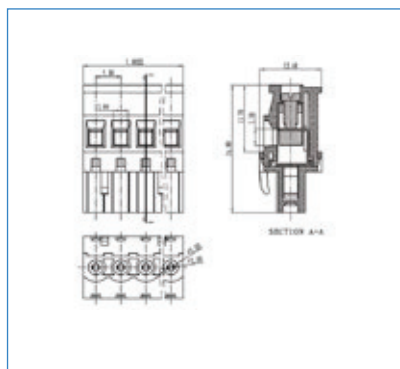

CRV-L

5 mm	5,08
2÷24	
M3	
PA66, UL 94V0	
450V	
20A	
2,5 mm² 28÷14 AWG	
-40°C + 105°C	
0,5Nm (4,5 Lb in)	
7 mm	
15A-300V	
GN(green)	
BK (nero - black) / GY (grigio chiaro/light grey)